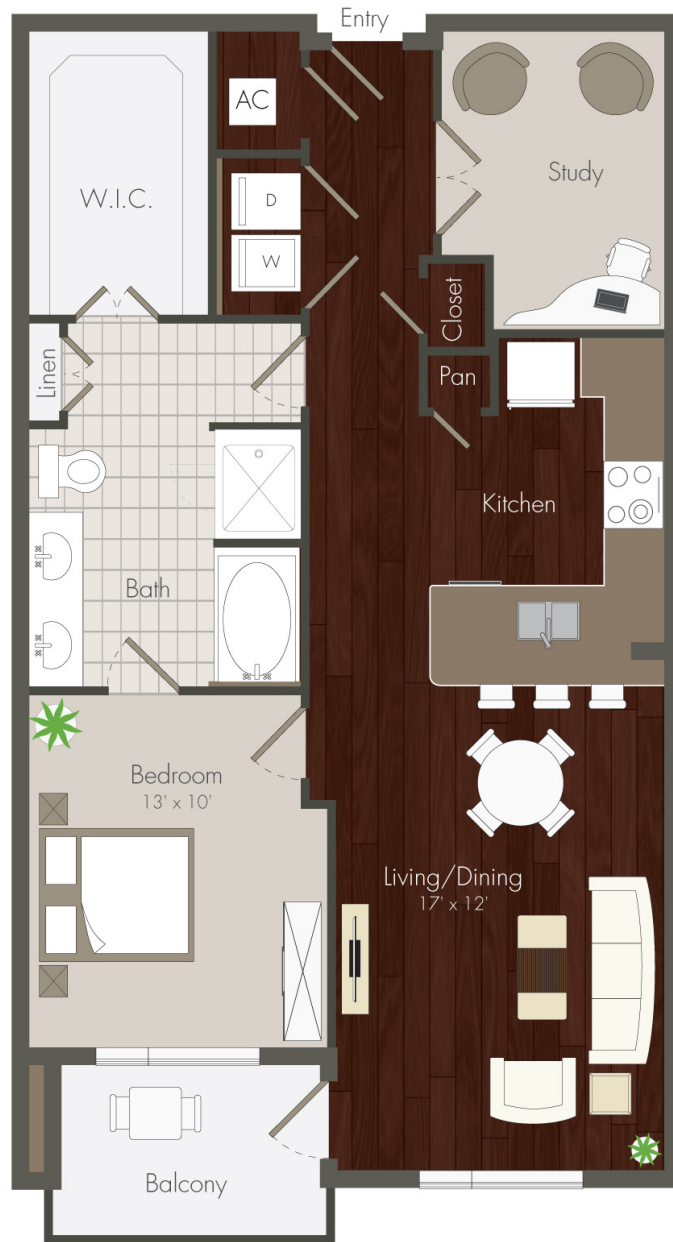

Knox

1 BED / 1 BATH

967
SQ. FT.

	920 Westcott St. Houston, TX 77007
	877.514.4863 www.elanmemorialpark.com

Floorplans are artist's rendering. All dimensions are approximate. Actual product and specifications may vary in dimension or detail. Not all features are available in every apartment. Prices and availability are subject to change. Please see a representative for details.