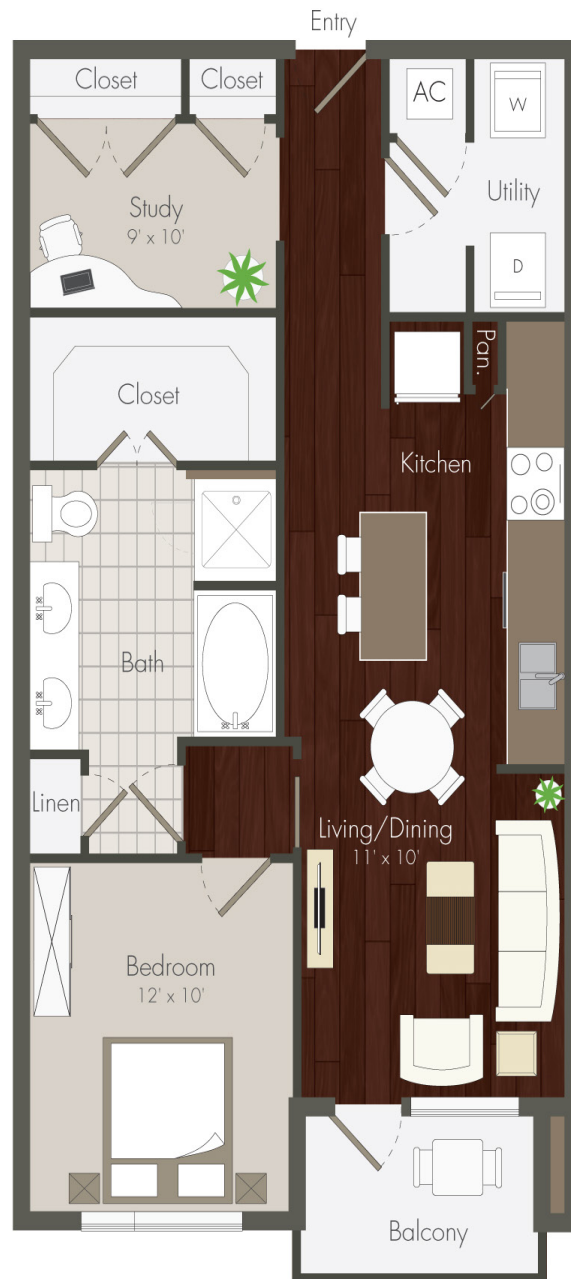

Haskell

1 BED / 1 BATH

800
SQ. FT.

	920 Westcott St. Houston, TX 77007
	877.514.4863 www.elanmemorialpark.com

Floorplans are artist's rendering. All dimensions are approximate. Actual product and specifications may vary in dimension or detail. Not all features are available in every apartment. Prices and availability are subject to change. Please see a representative for details.