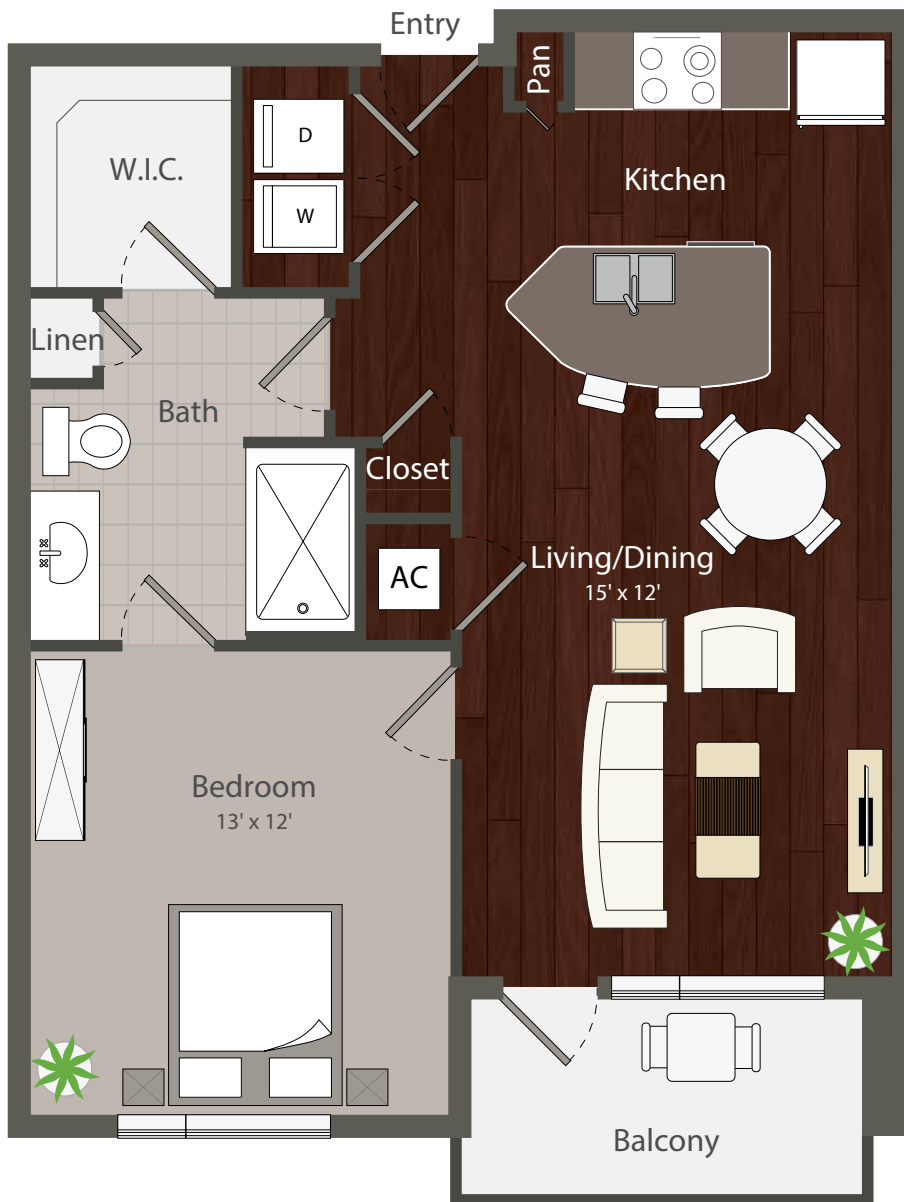

Clyde

1 BED / 1 BATH

723
SQ. FT.

	920 Westcott St. Houston, TX 77007
	877.514.4863 www.elanmemorialpark.com

Floorplans are artist's rendering. All dimensions are approximate. Actual product and specifications may vary in dimension or detail. Not all features are available in every apartment. Prices and availability are subject to change. Please see a representative for details.