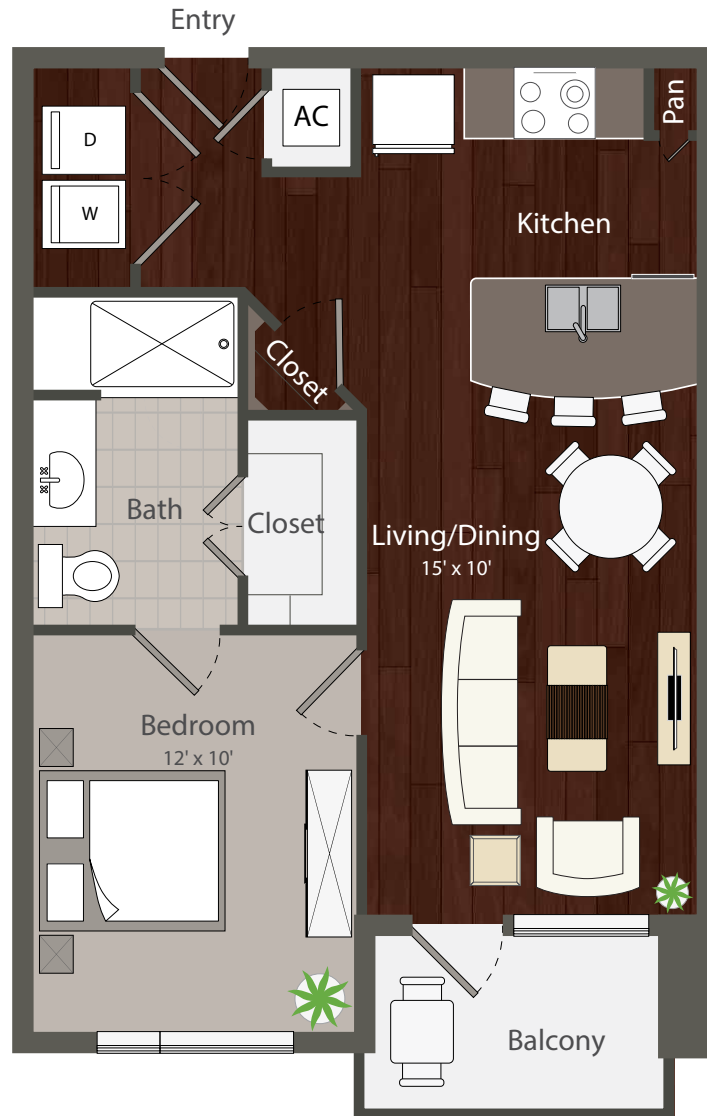

Asbury

1 BED / 1 BATH

597
SQ. FT.

	920 Westcott St. Houston, TX 77007
	877.514.4863 www.elanmemorialpark.com

Floorplans are artist's rendering. All dimensions are approximate. Actual product and specifications may vary in dimension or detail. Not all features are available in every apartment. Prices and availability are subject to change. Please see a representative for details.