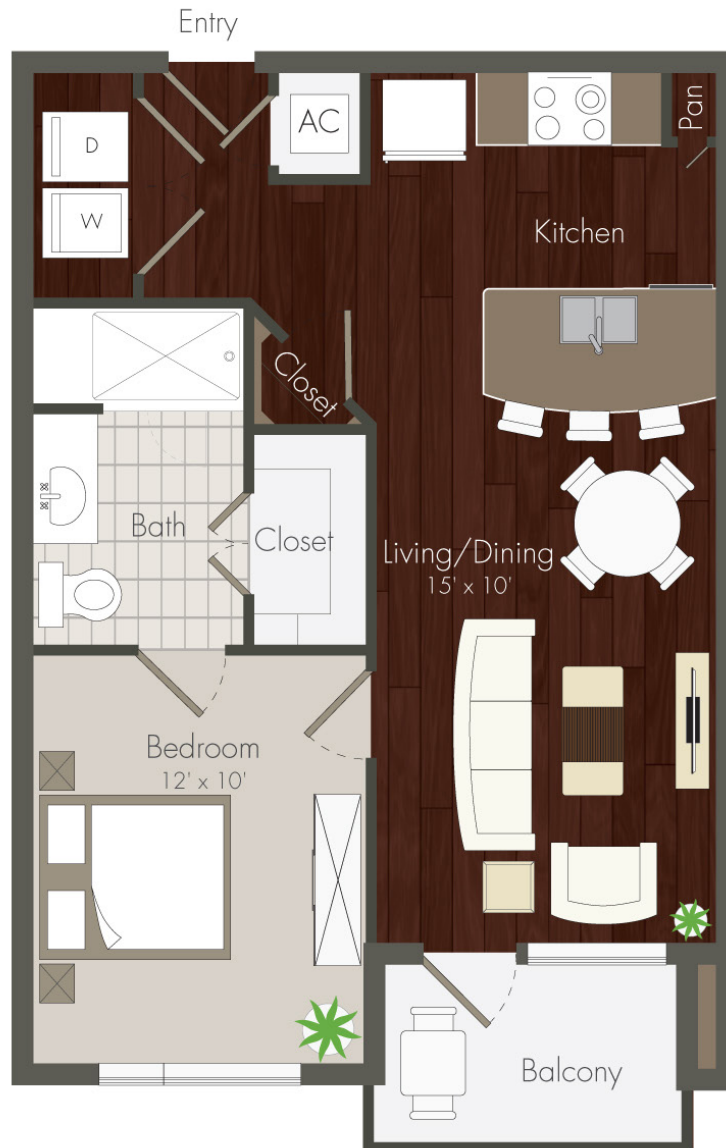

# Asbury

1 BED / 1 BATH

597  
SQ. FT.

	920 Westcott St.   Houston, TX 77007
	877.514.4863   <a href="http://www.elanmemorialpark.com">www.elanmemorialpark.com</a>

All dimensions and square footages are approximate